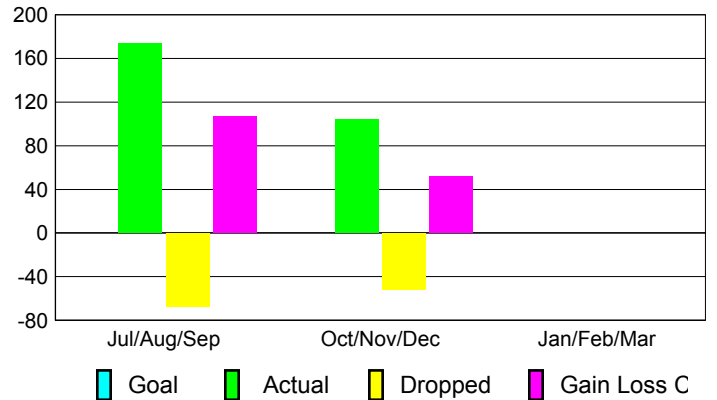

Membership Results 2012-2013

Goal, New, Dropped, Gain/Loss

Comparison of Membership Gain/Loss

Current Year Compared to the Previous Year