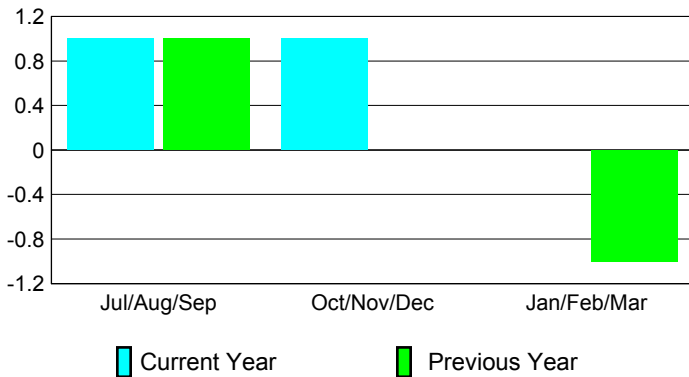

Club Results 2012-2013

Goal, New, Dropped, Gain/Loss

Comparison of Club Gain/Loss

Current Year Compared to the Previous Year

YTD Status Quo Clubs 2012-2013

Status Quo Clubs Compared to Status Quo Members

MEMBERSHIP