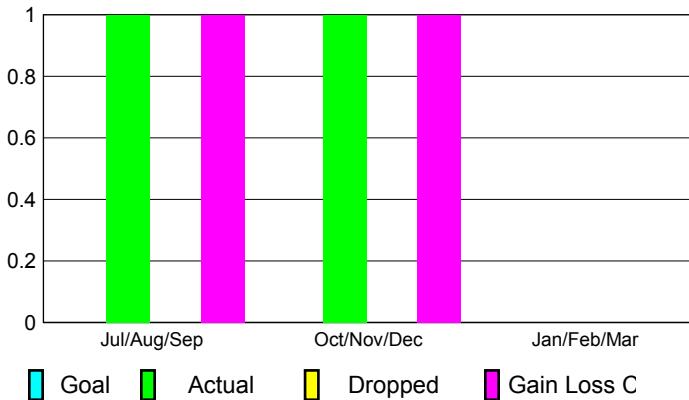

2012-2013 GMT Reports for District (or Undistricted) **District 308 B1**

GMT: **Doctor DATUK K NAGARATNA**

Location: **MALAYSIA**

GMT CA: **5**

CLUBS

Club Results
2012-2013

Clubs
2011-2012

Month	New Club Goal	Actual New Clubs	Actual Dropped Clubs	Gain/Loss of Clubs	Gain/Loss of Clubs
Jul/Aug/Sep		1	0	1	1
Oct/Nov/Dec		1	0	1	0
Jan/Feb/Mar					-1
Totals		2	0	2	0

Club Results 2012-2013

Goal, New, Dropped, Gain/Loss

Comparison of Club Gain/Loss

Current Year Compared to the Previous Year

YTD Status Quo Clubs 2012-2013

Status Quo Clubs Compared to Status Quo Members

MEMBERSHIP