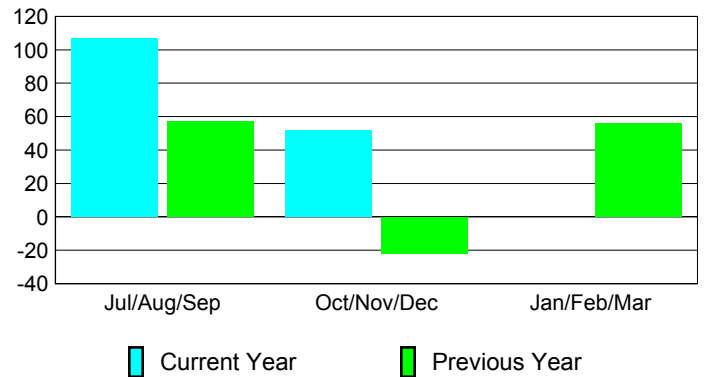

Club Results 2012-2013

Goal, New, Dropped, Gain/Loss

Comparison of Club Gain/Loss

Current Year Compared to the Previous Year

YTD Status Quo Clubs 2012-2013

Status Quo Clubs Compared to Status Quo Members

MEMBERSHIP

Membership Results
2012-2013

Membership
2011-2012

Month	Net Memb Goal	Actual New Memb	Actual Dropped Memb	Gain/Loss of Memb	Gain/Loss of Memb
Jul/Aug/Sep		174	-67	107	57
Oct/Nov/Dec		104	-52	52	-22
Jan/Feb/Mar					56
Totals		278	-119	159	91

Membership Results 2012-2013

Goal, New, Dropped, Gain/Loss

Comparison of Membership Gain/Loss

Current Year Compared to the Previous Year

Gender Comparison 2012-2013

Jul/Aug/Sep

Oct/Nov/Dec

Jan/Feb/Mar